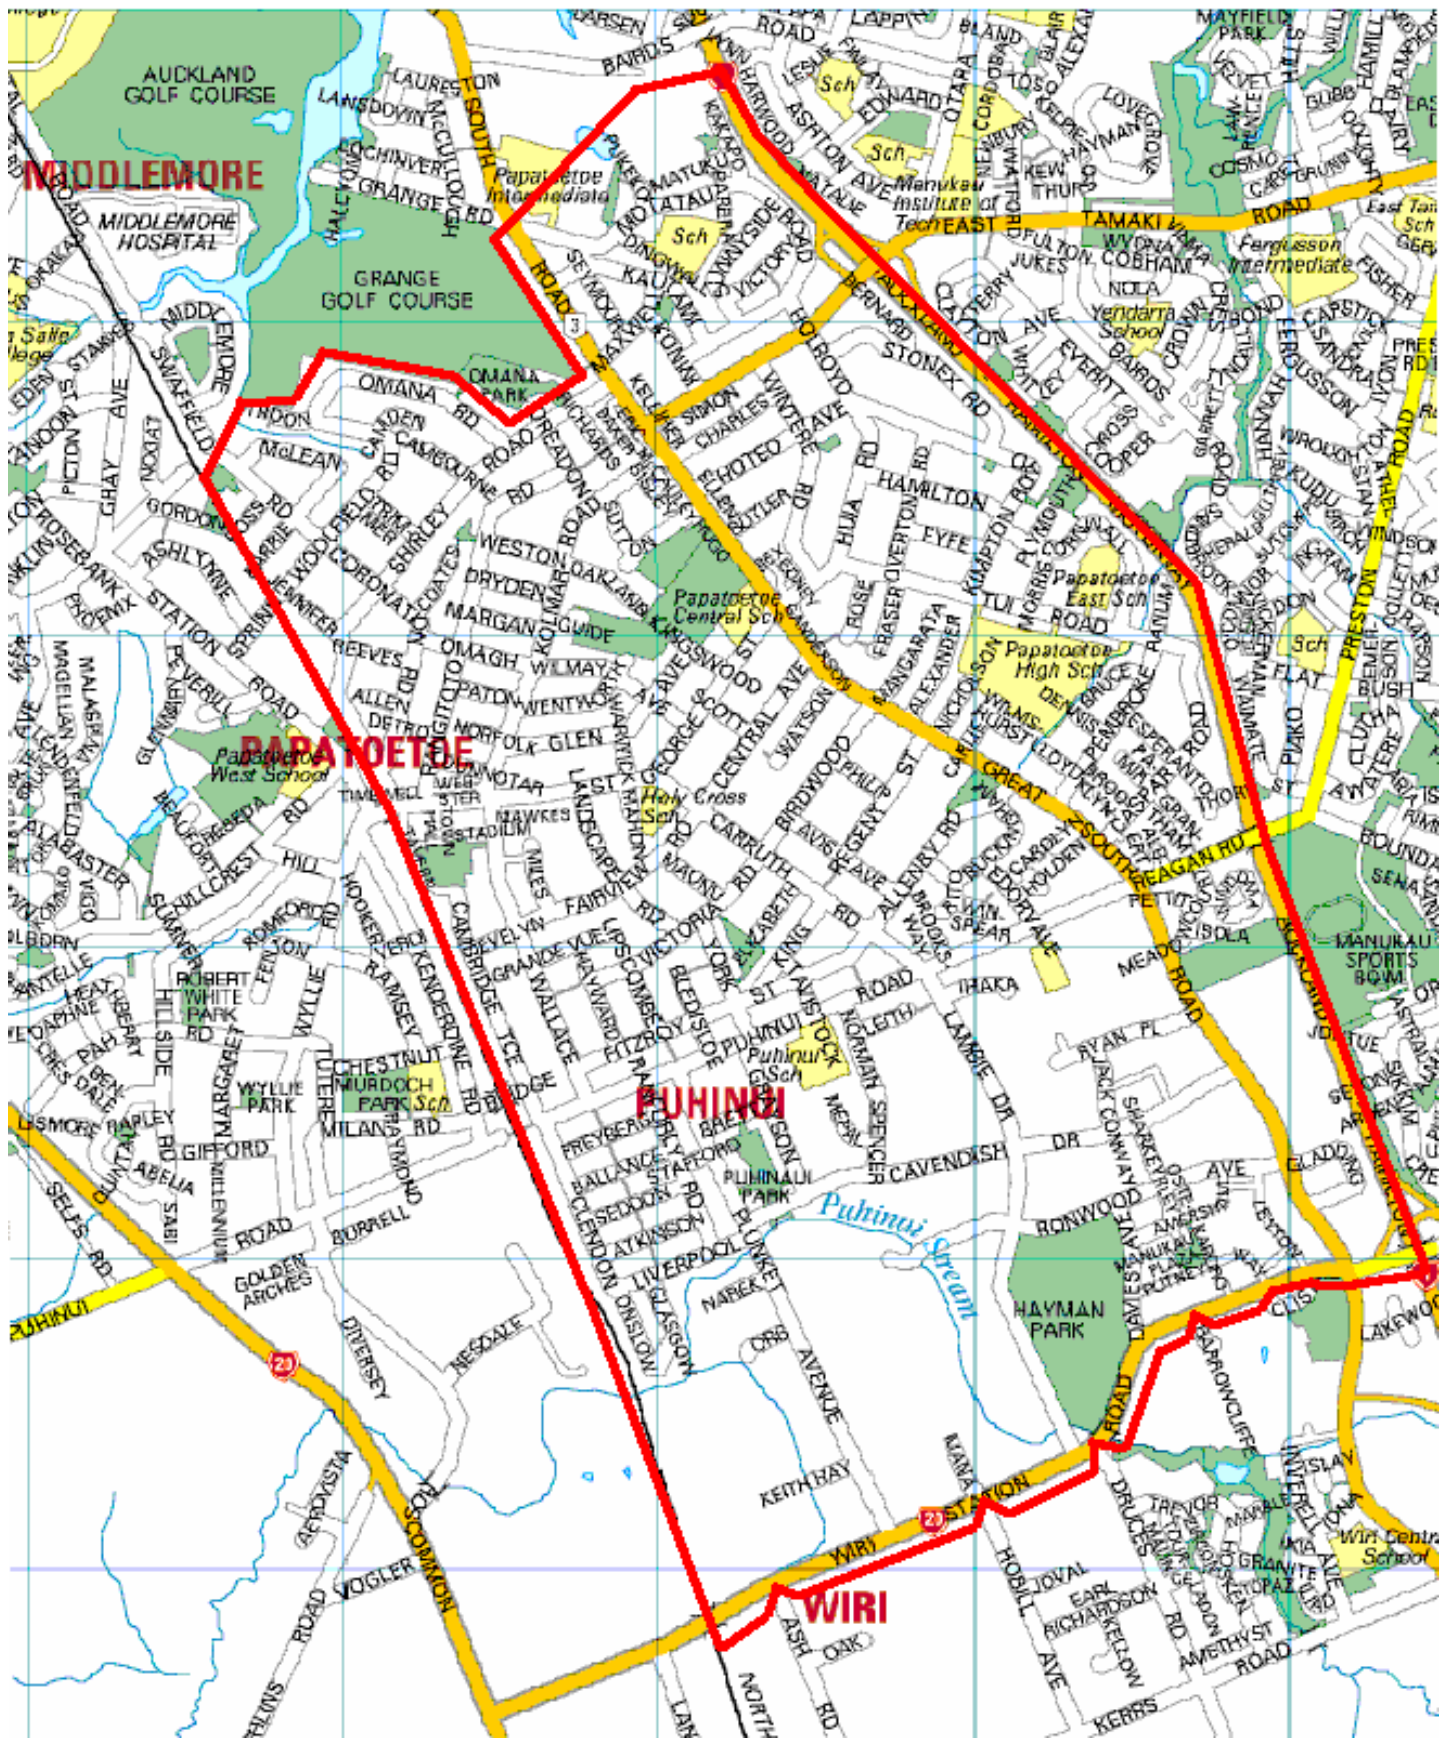

STREETS IN PAPATOETOE HIGH SCHOOL ENROLMENT ZONE (as at 12/06/2023)

Albert Rd	Esperanto Rd	McCauley Ln	Regent St
Alexander Ave	Evelyn St	McLean Ave	Rex Ln
Allen Ave	Ellen Ln	Mahon Pl	Richards Ave
Allenby Rd	Fairview Rd	Mana Pl	Rito Pl
Amersham Way	Fitzroy St	Mangarata Ave	Ronwood Ave
Atkinson Ave	Fraser Rd	Margan Ave	Rose Rd
Avis Ave	Freeman Way	Matuhi Grove	Ross Ave
Bakerfield Pl	Freyberg Ave	Matuku Pl	Ryan Pl
Ballance Ave	Fyfe Ave	Maunu Rd	St George St
Barrie Ave	Gladding Pl	Mawkes Ln	Sanderson Ln
Bernard St	Glasgow Ave	Maxwell Ave	Scott Rd
Birdwood Ave	Glen Ave	Meadowcourt Dr	Sean Fitzpatrick Place
Bisley St	Grande Vue Rd	Mepal Pl	Seddon Ave
Bledisloe St	Grantham Rd	Miles Ave	Seymour Ave
Brett Ave	Grayson Ave	Morris Ave	Sharkey St
Brooklyn Ave	Gt South Rd – Papatoetoe	Motatau Rd	Shirley Rd
Brooksway St	from 1 (odd) or 18	Narek Pl	Simon Ln
Bruce Pl	(even) in the north to	Nicholson Ave	Sohum Pl
Buckingham Cres	515 or 600 in the south	Norfolk Pl	Stafford Ave
Butler Ave	(north of Wiri Stn Rd)	Norman Spencer Dr	Stonex Rd
Cambourne Rd	inclusive.	Oakland Ave	Sunnyside Cres
Cambridge Tce	Guide Pl	Omagh Ave	Sutton Cres
Camden Pl	Hamilton Rd	Omana Rd	Swaffield Rd to 26
Carlie St	Hayward Rd	Onslow Ave	Tavern Ln
Carolyn St	Holden Pl	Orb Ave	Tavistock St
Carruth Rd	Holroyd Pl	Osterley Way	Thorn Pl
Carters Ln	Hoteo Ave	Otaki Lane	Timewell Ln
Caspar Rd	Hugo Ln	Overton Rd	Trimmer Tce
Cavendish Dr	Huia Rd	Pamir Rd	Troon Pl
Central Ave	Ihaka Pl	Papahou Lane	Tui Rd
Charles St	Isola Pl	Parera Pl	Victoria Rd
Clendon Ave	Jack Conway Pl	Parson Lane	Victory Rd
Coates Rd	Jennifer Pl	Paton Ave	Wallace Rd
Cornwall Rd	Kakaho Way	Pembroke St	Warou Way
Coronation Rd	Kakapo Pl	Pettit Pl	Warwick Ave
Davies Ave	Karoro Court	Philip St	Watson Pl
Dennis Rd	Kautami Ave	Plunket Ave	Webster Ln
Detro St	Keith Hay Dr	Plymouth Pl	Wentworth Ave
Dewan Ln	Kelliher Ln	Pukeko Pl	Weston Ave
Dingwall Pl	Kimpton Rd	Puhinui Rd – up to and	Wilmay Ave
Dreadon Ave	King St	including 199 (odd) and	Wilmshurst Ave
Dryden Ave	Kingswood Rd	202 (even)	Windoma Circle
Dunnotar Rd	Kolmar Rd	Putney Way	Winspear Pl
East Tamaki Rd – up to	Konini Ave	Ranfurly Rd	Wintere Rd
and including 116 (even)	Lambie Dr	Rangitoto Rd	Wiri Station Rd – east of
or 135 (odd)	Landscape Rd	Ranum Rd	overbridge up to and
Edney Pl	Leith Court	Reagan Rd up to and	including 154 (even) and
Edorvale Ave	Leyton Way	including 32 (west of	131 (odd).
Elizabeth Ave	Lipscombe Ave	motorway)	Woolfield Rd
Eric Baker Pl	Liverpool Ave	Reeves Ave	York Rd
	Lloyd Ave		