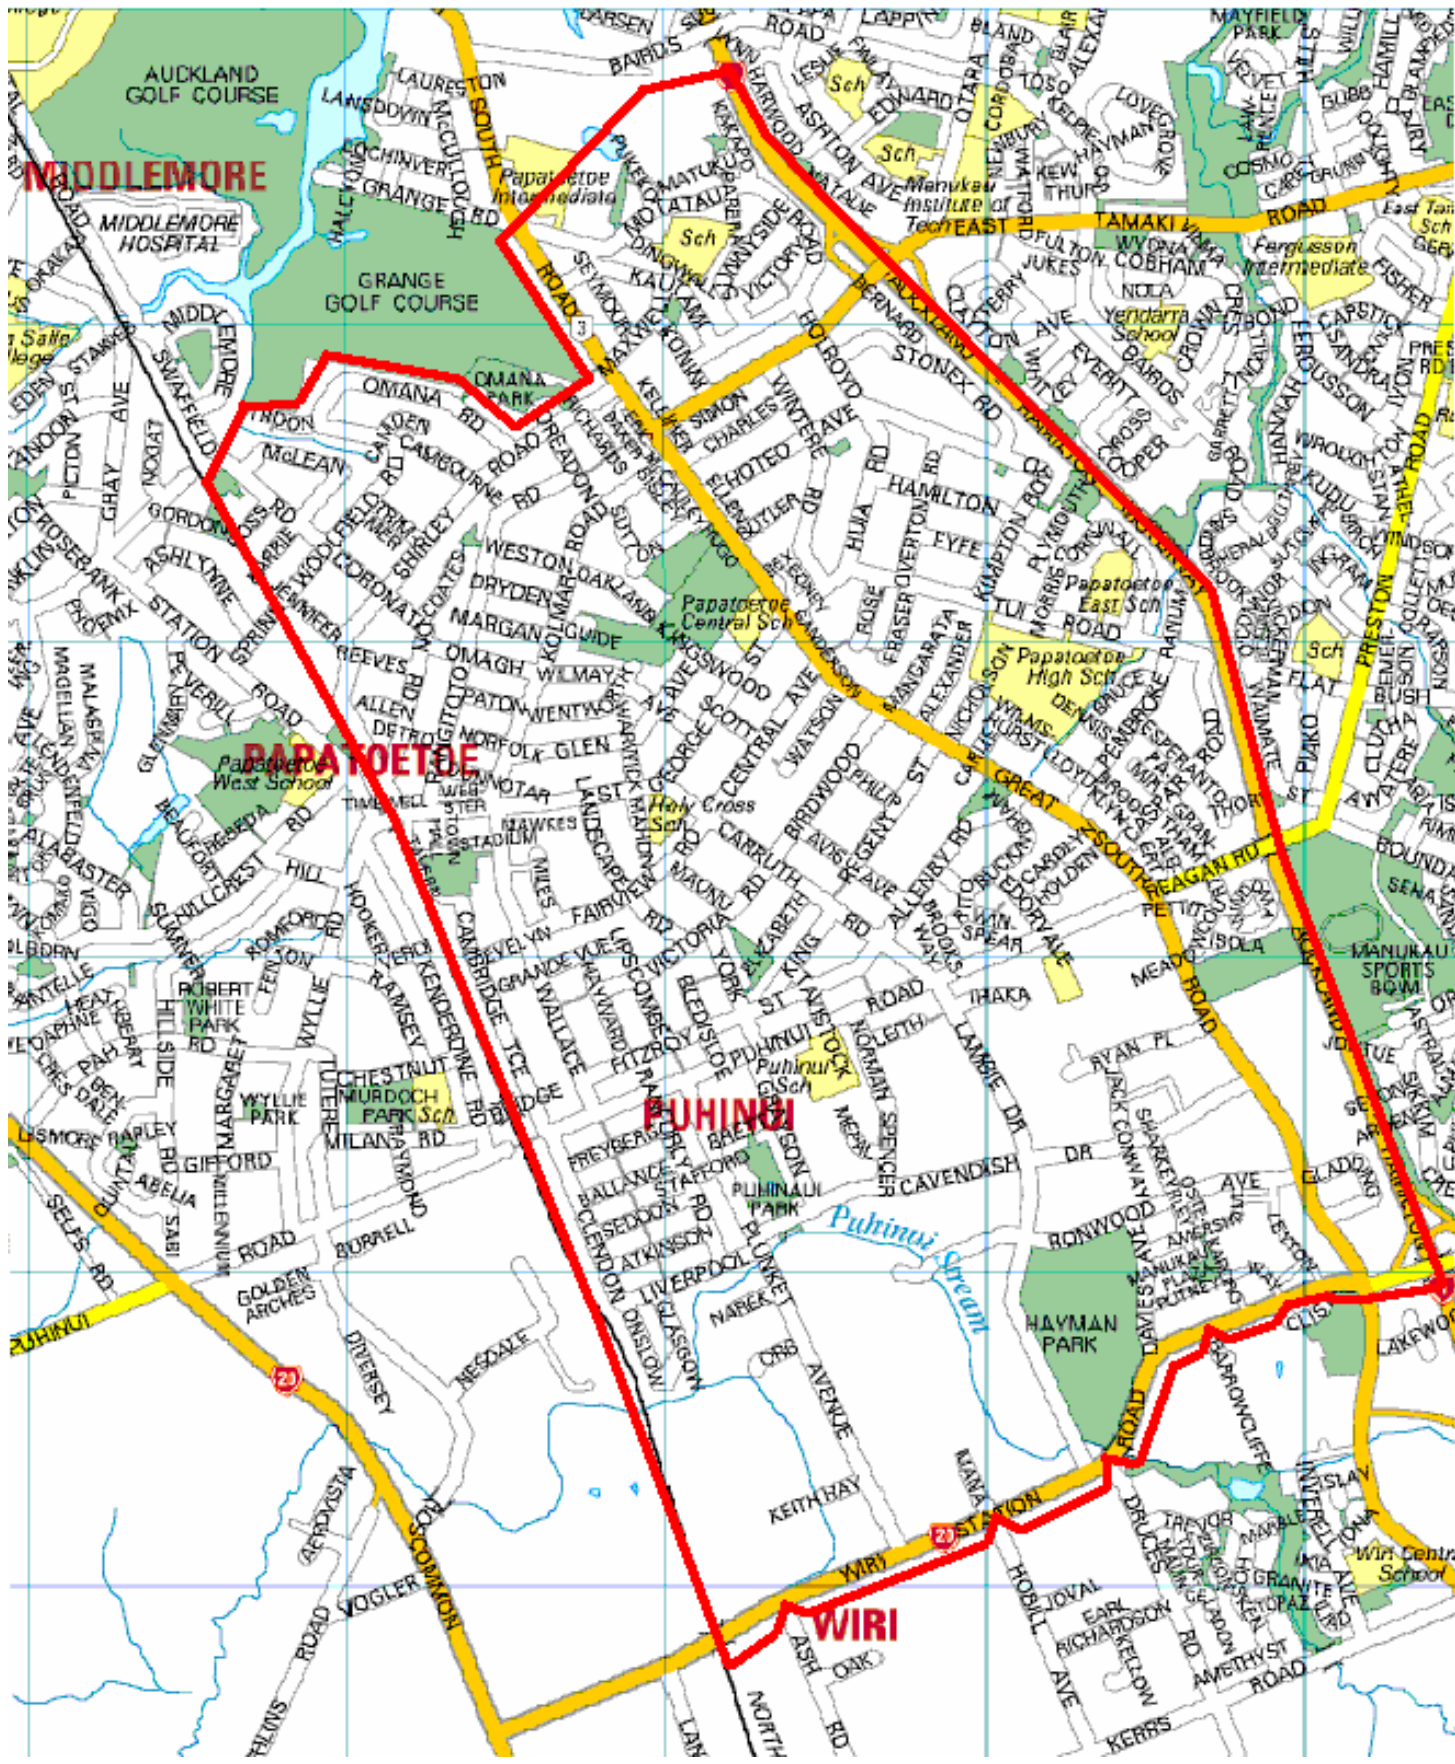

## STREETS IN PAPATOETOE HIGH SCHOOL ENROLMENT ZONE (as at 22/08/2022)

Albert Rd	Esperanto Rd	McCauley Ln	Rex Ln
Alexander Ave	Evelyn St	McLean Ave	Richards Ave
Allen Ave	Ellen Ln	Mahon Pl	Rito Pl
Allenby Rd	Fairview Rd	Mana Pl	Ronwood Ave
Amersham Way	Fitzroy St	Mangarata Ave	Rose Rd
Atkinson Ave	Fraser Rd	Margan Ave	Ross Ave
Avis Ave	Freeman Way	Matuhi Grove	Ryan Pl
Bakerfield Pl	Freyberg Ave	Matuku Pl	St George St
Ballance Ave	Fyfe Ave	Maunu Rd	Sanderson Ln
Barrie Ave	Gladding Pl	Mawkes Ln	Scott Rd
Bernard St	Glasgow Ave	Maxwell Ave	Sean Fitzpatrick Place
Birdwood Ave	Glen Ave	Meadowcourt Dr	Seddon Ave
Bisley St	Grande Vue Rd	Mepal Pl	Seymour Ave
Bledisloe St	Grantham Rd	Miles Ave	Sharkey St
Brett Ave	Grayson Ave	Morris Ave	Shirley Rd
Brooklyn Ave	Gt South Rd – <b>Papatoetoe</b>	Motatau Rd	Simon Ln
Brooksway St	from 1 (odd) or 18	Narek Pl	Sohum Pl
Bruce Pl	(even) in the north to	Nicholson Ave	Stafford Ave
Buckingham Cres	515 or 600 in the south	Norfolk Pl	Stonex Rd
Butler Ave	(north of Wiri Stn Rd)	Norman Spencer Dr	Sunnyside Cres
Cambourne Rd	inclusive.	Oakland Ave	Sutton Cres
Cambridge Tce	Guide Pl	Omagh Ave	Swaffield Rd to 27
Camden Pl	Hamilton Rd	Omana Rd	Tavern Ln
Carlie St	Hayward Rd	Onslow Ave	Tavistock St
Carolyn St	Holden Pl	Orb Ave	Thorn Pl
Carruth Rd	Holroyd Pl	Osterley Way	Timewell Ln
Carters Ln	Hoteo Ave	Otaki Lane	Trimmer Tce
Caspar Rd	Hugo Ln	Overton Rd	Troon Pl
Cavendish Dr	Huia Rd	Pamir Rd	Tui Rd
Central Ave	Ihaka Pl	Papahou Lane	Victoria Rd
Charles St	Isola Pl	Parera Pl	Victory Rd
Clendon Ave	Jack Conway Pl	Paton Ave	Wallace Rd
Coates Rd	Jennifer Pl	Pembroke St	Warou Way
Cornwall Rd	Kakaho Way	Pettit Pl	Warwick Ave
Coronation Rd	Kakapo Pl	Philip St	Watson Pl
Davies Ave	Karoro Court	Plunket Ave	Webster Ln
Dennis Rd	Kautami Ave	Plymouth Pl	Wentworth Ave
Detro St	Keith Hay Dr	Pukeko Pl	Weston Ave
Dewan Ln	Kelliher Ln	Puhinui Rd – up to and	Wilmay Ave
Dingwall Pl	Kimpton Rd	including 199 (odd) and	Wilmshurst Ave
Dreadon Ave	King St	202 (even)	Windoma Circle
Dryden Ave	Kingswood Rd	Putney Way	Winspear Pl
Dunnotar Rd	Kolmar Rd	Ranfurly Rd	Wintere Rd
East Tamaki Rd – up to	Konini Ave	Rangitoto Rd	Wiri Station Rd – east of
and including 116 (even)	Lambie Dr	Ranum Rd	overbridge up to and
or 135 (odd)	Landscape Rd	Reagan Rd up to and	including 154 (even) and
Edney Pl	Leith Court	including 32 (west of	131 (odd).
Edorvale Ave	Leyton Way	motorway)	Woolfield Rd
Elizabeth Ave	Lipscombe Ave	Reeves Ave	York Rd
Eric Baker Pl	Liverpool Ave	Regent St	
	Lloyd Ave		